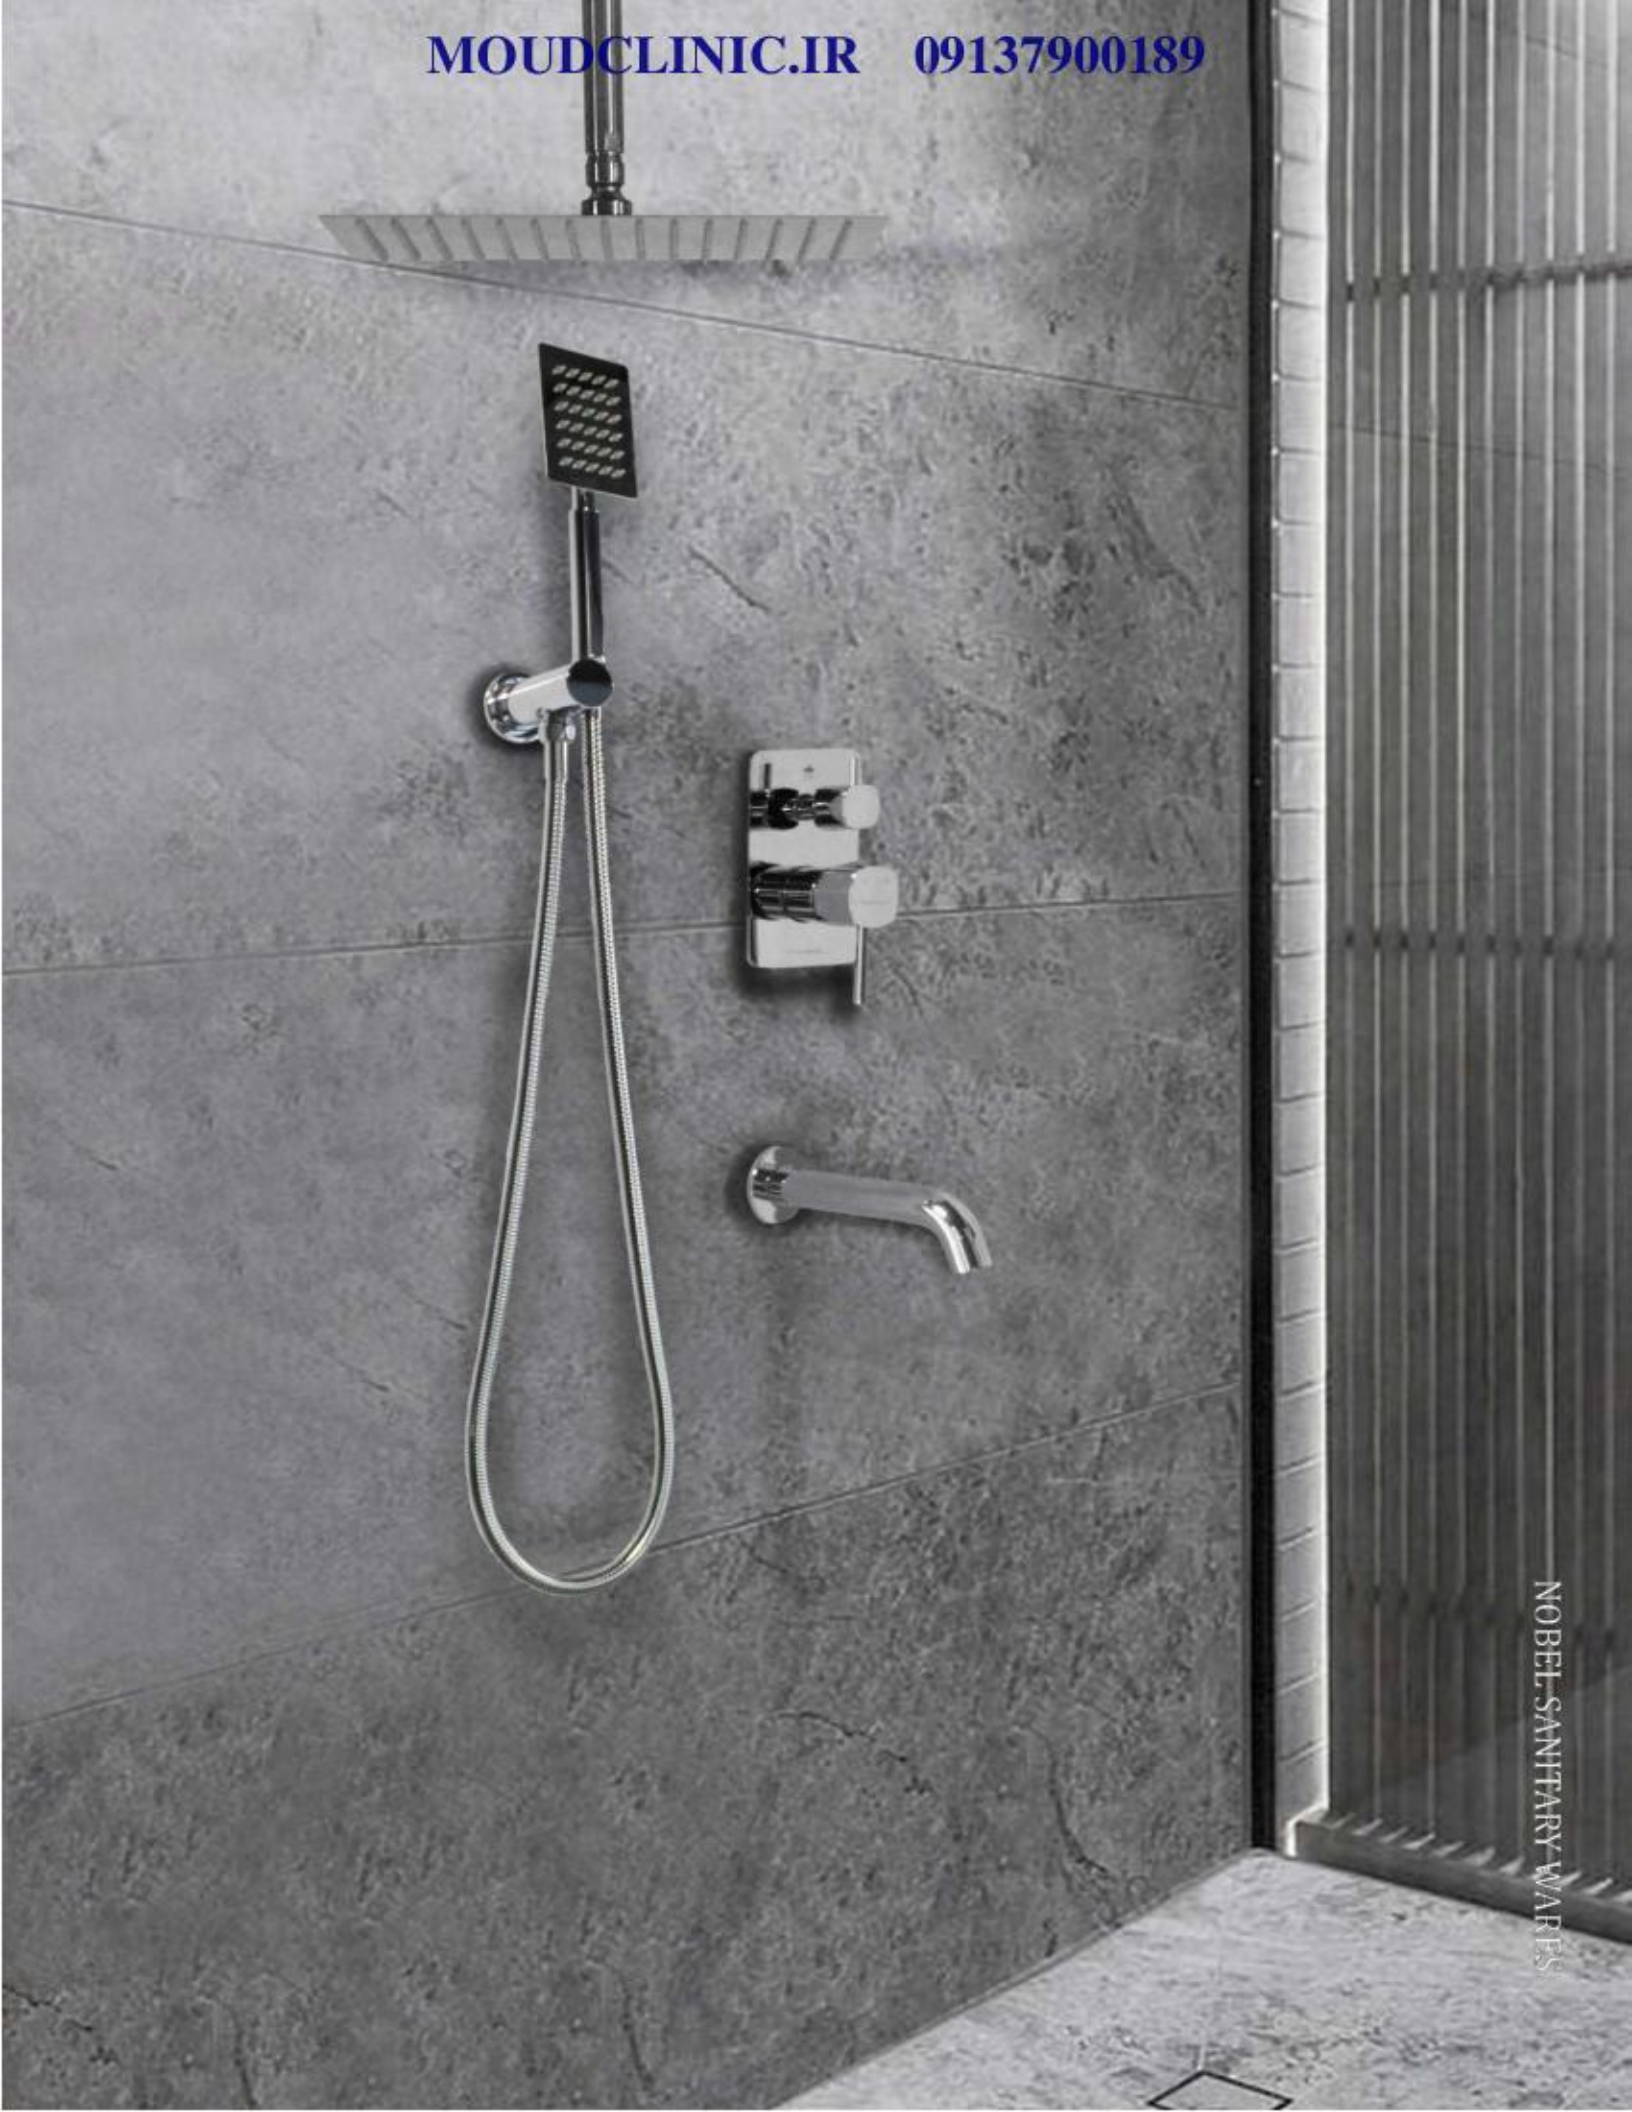

concealed basin mixer

concealed toilet mixer